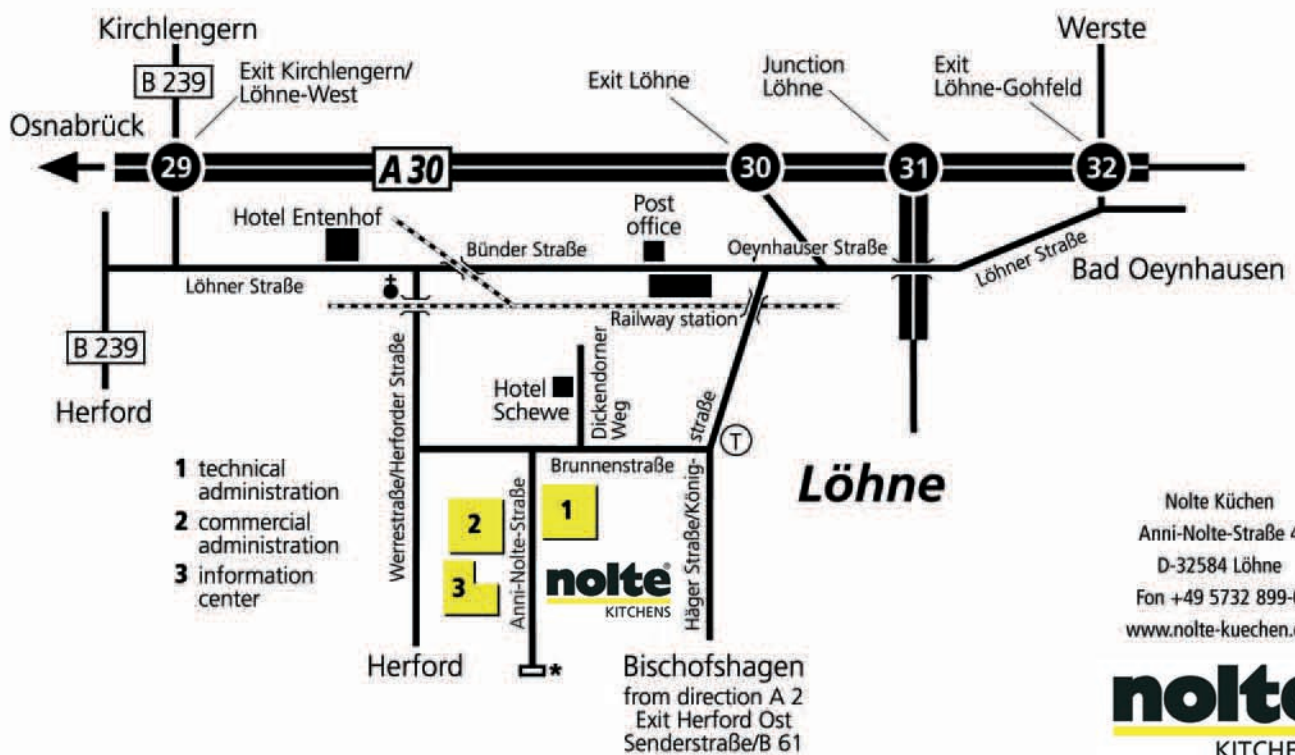

How to find us:

Nolte Küchen Löhne

- 1 technical administration
- 2 commercial administration
- 3 information center

Nolte Küchen
 Anni-Nolte-Straße 4
 D-32584 Löhne
 Fon +49 5732 899-0
www.nolte-kuechen.de

* formerly Windmühlenweg.
 Access to the information centre is only possible via the Brunnenstraße.